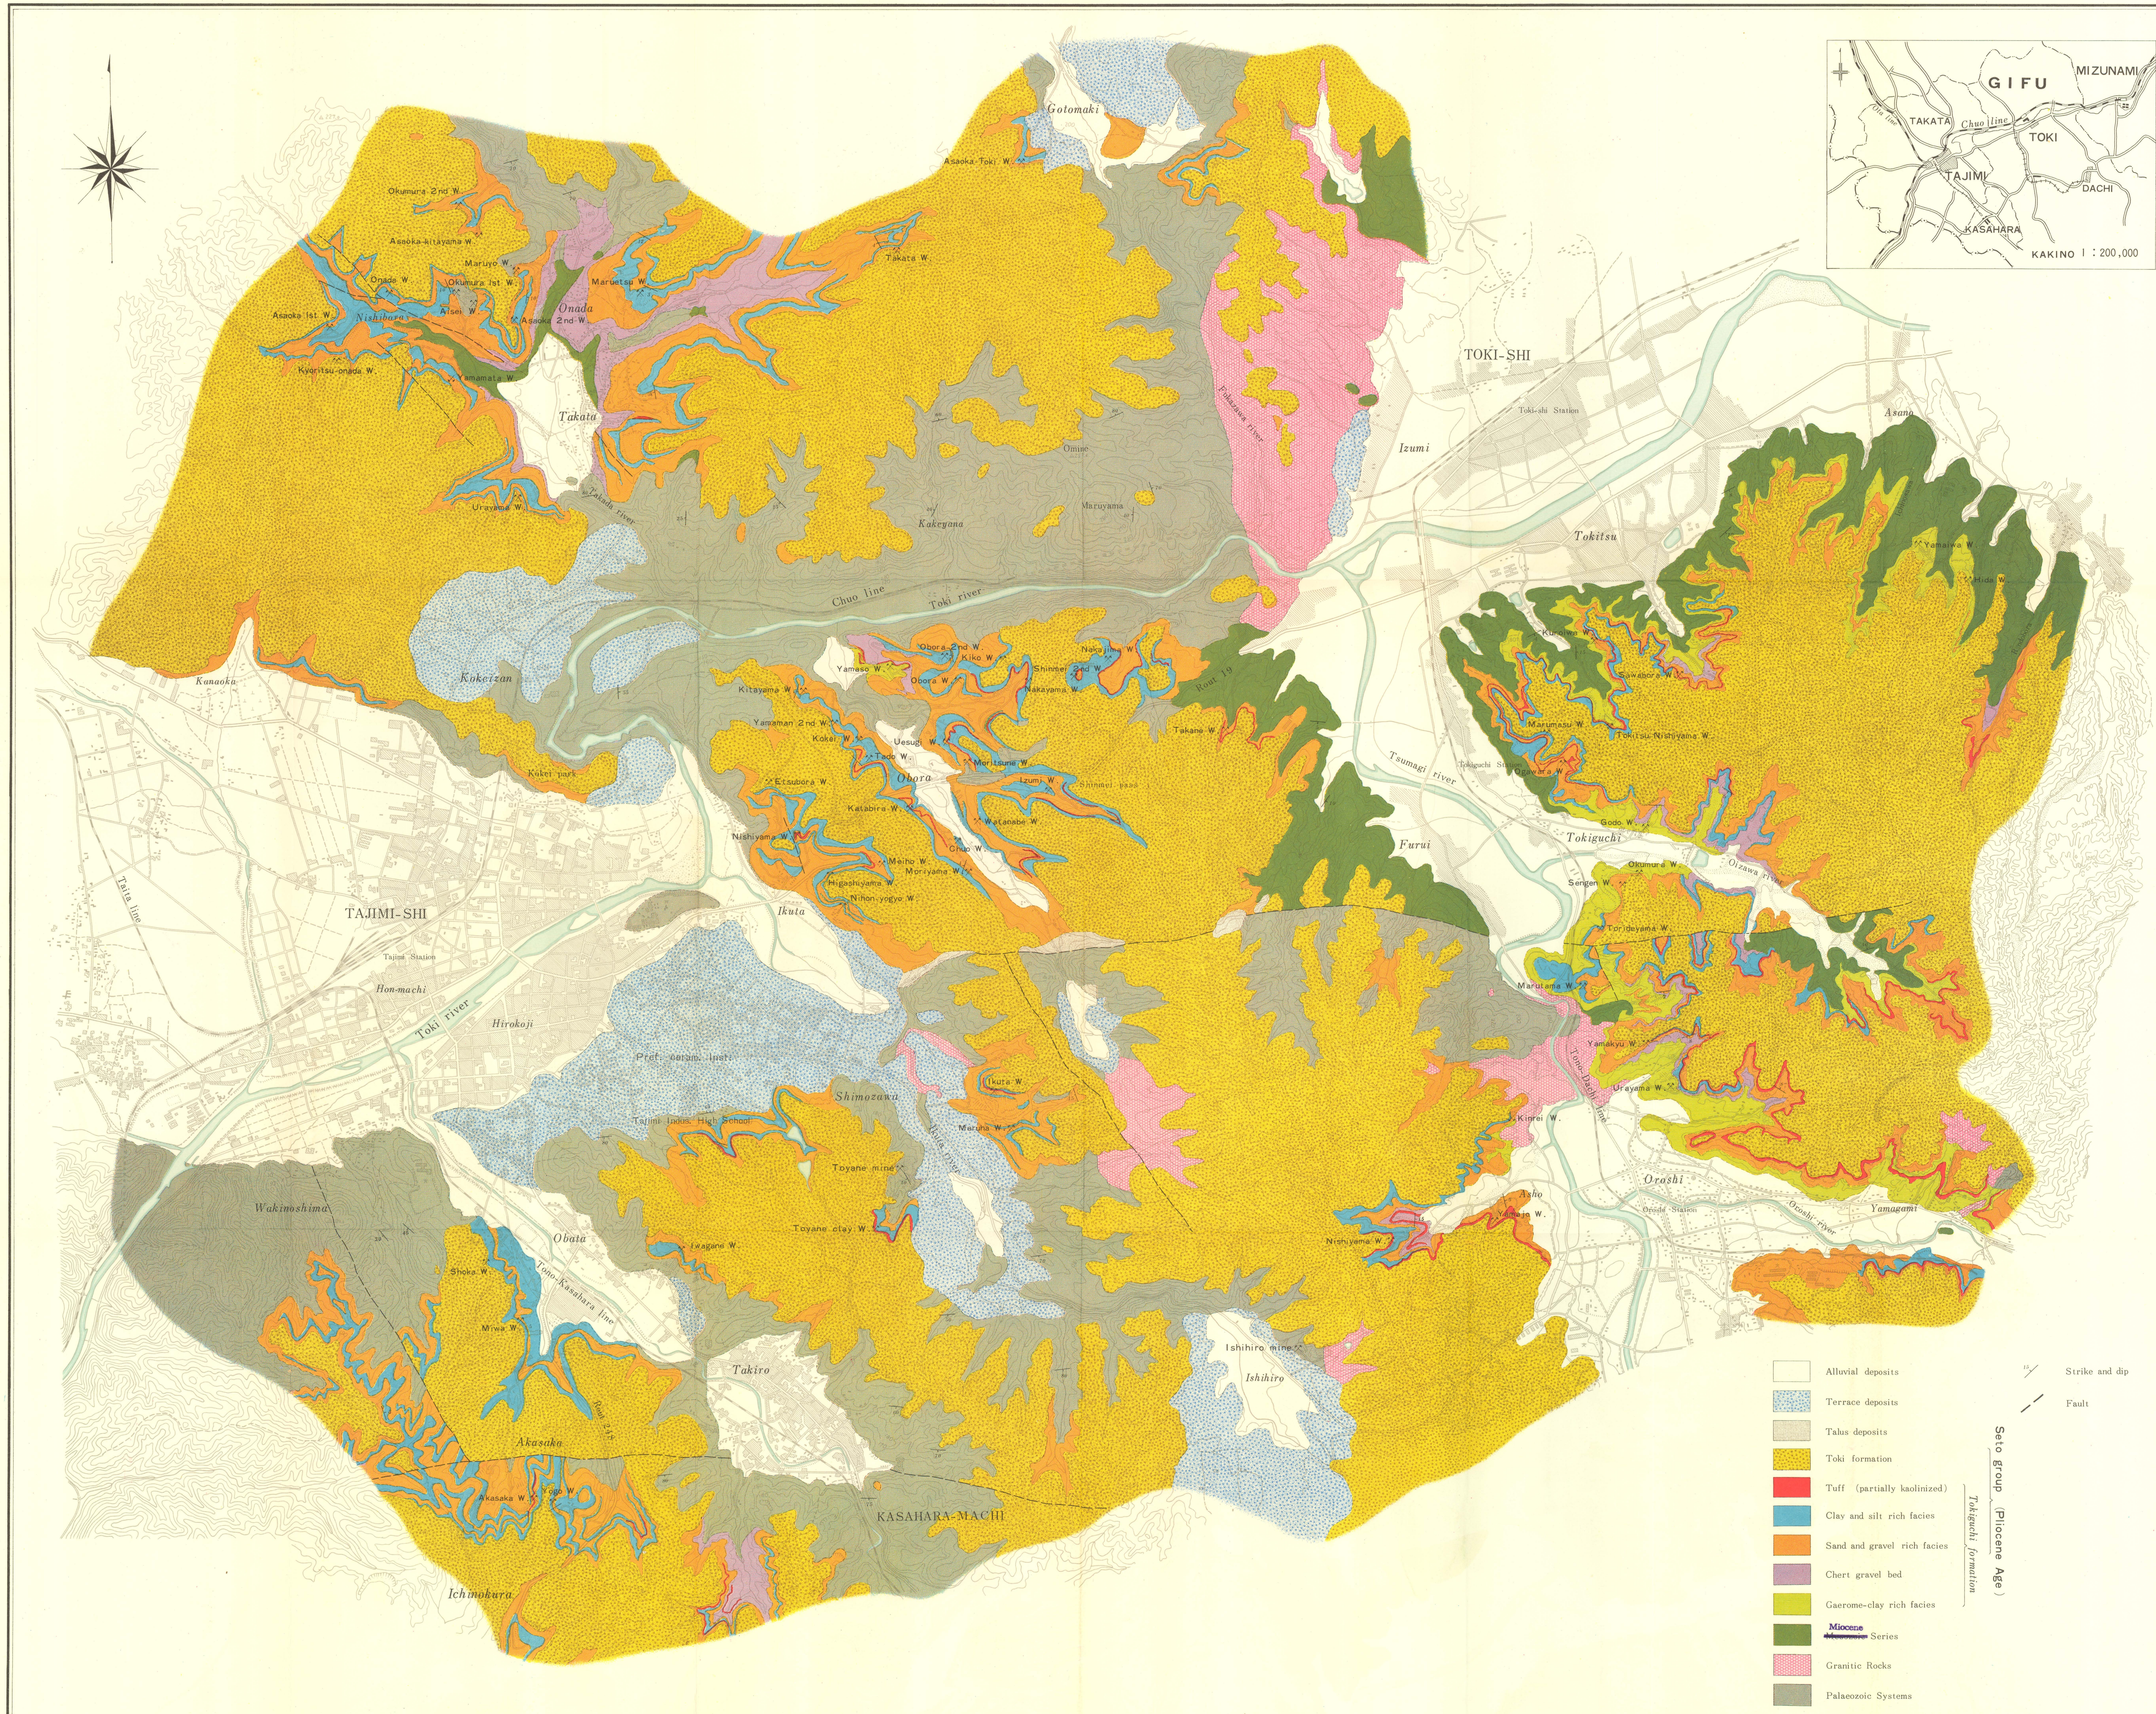

GEOLOGICAL MAP OF TAJIMI-TOKI DISTRICT, GIFU PREFECTURE

1968
1 : 15,000

REPORT No. 230 GEOLOGICAL SURVEY OF JAPAN
Printed by Naigai Chizu Co., Ltd.