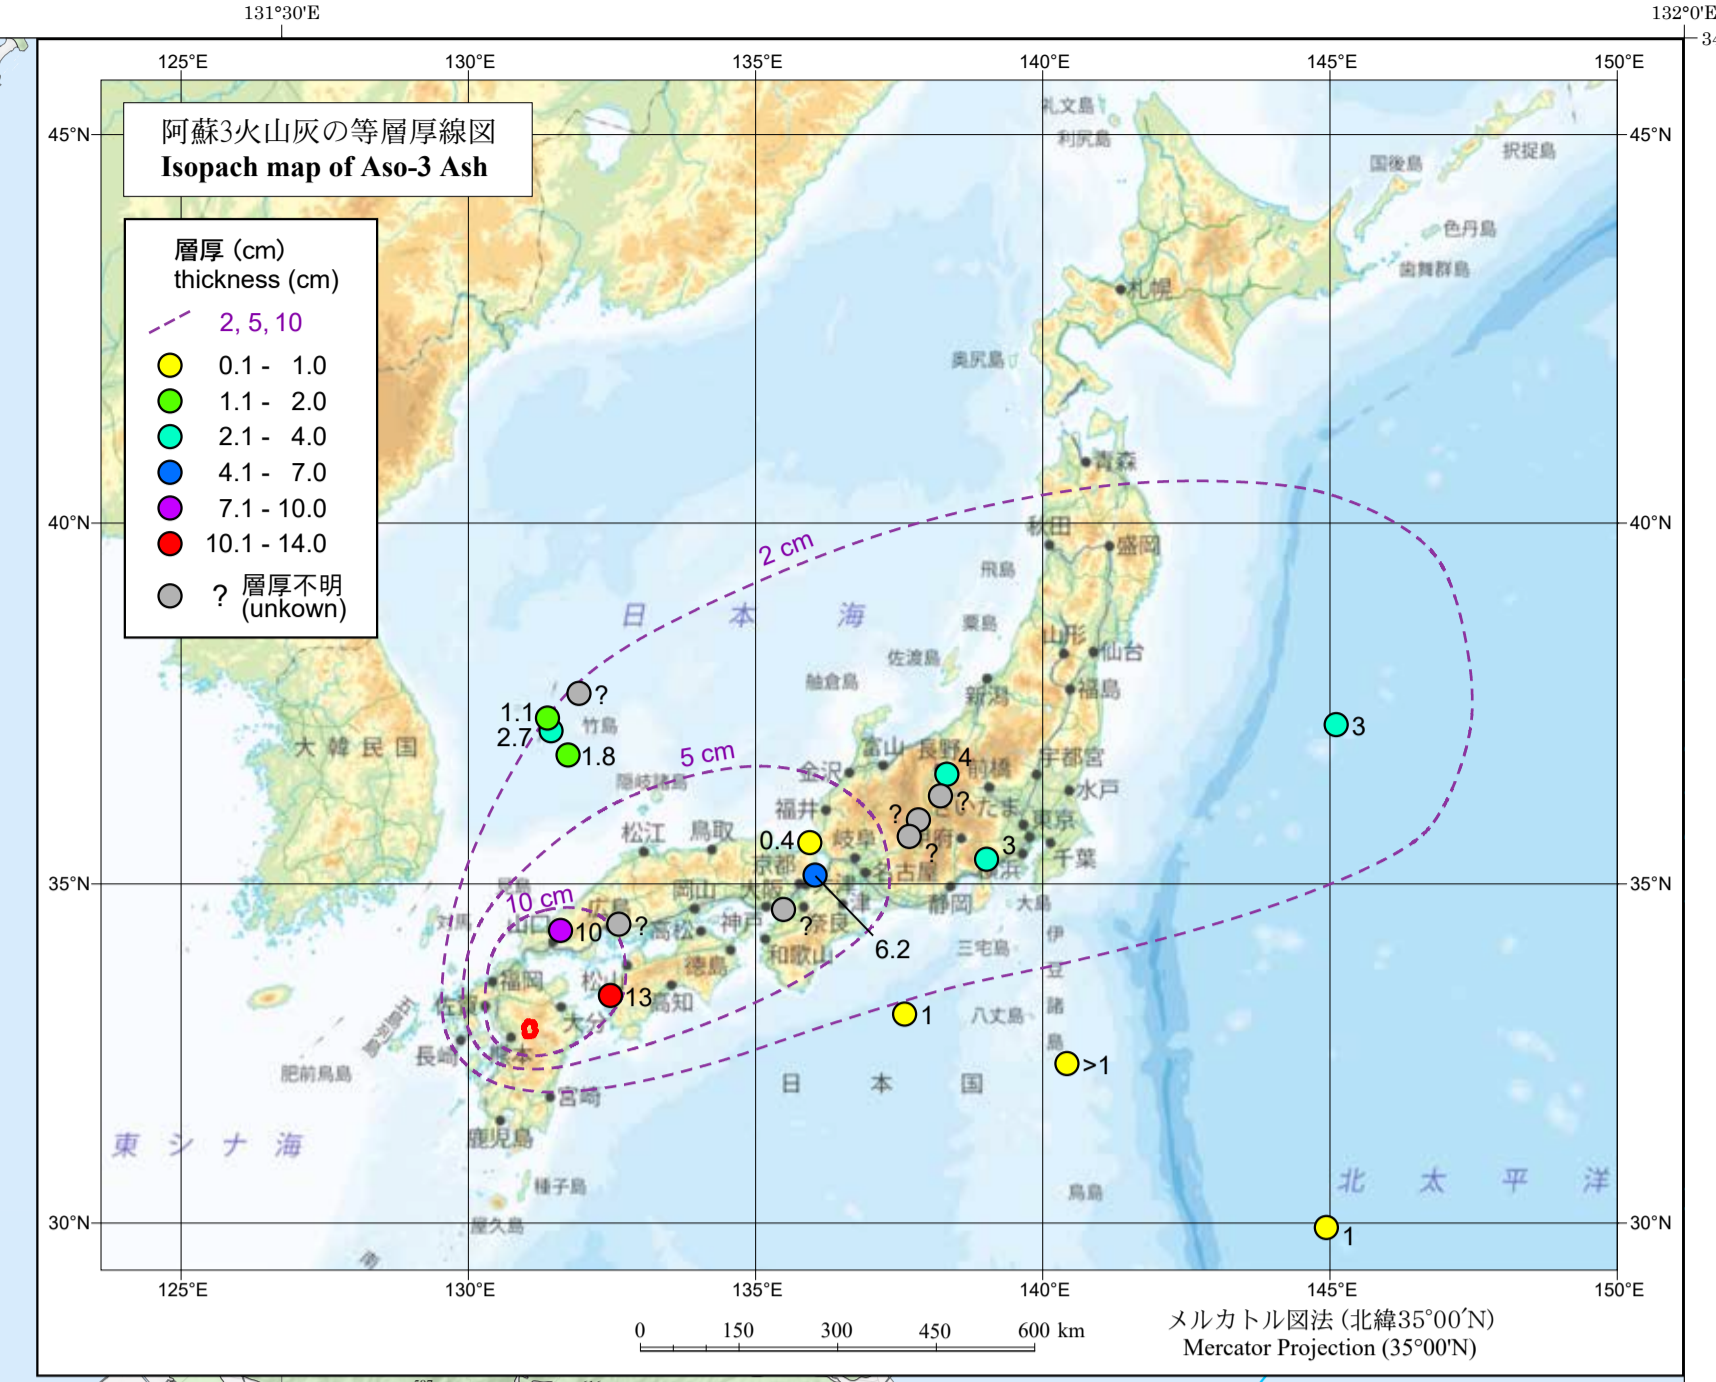

阿蘇カルデラ阿蘇3火砕流堆積物分布図

DISTRIBUTION MAP OF ASO-3 IGNIMBRITE AND ASSOCIATED DEPOSITS, ASO CALDERA, JAPAN

1:250,000

Vertical text on the left side of the map, including scale information and a legend for various geological features and symbols.