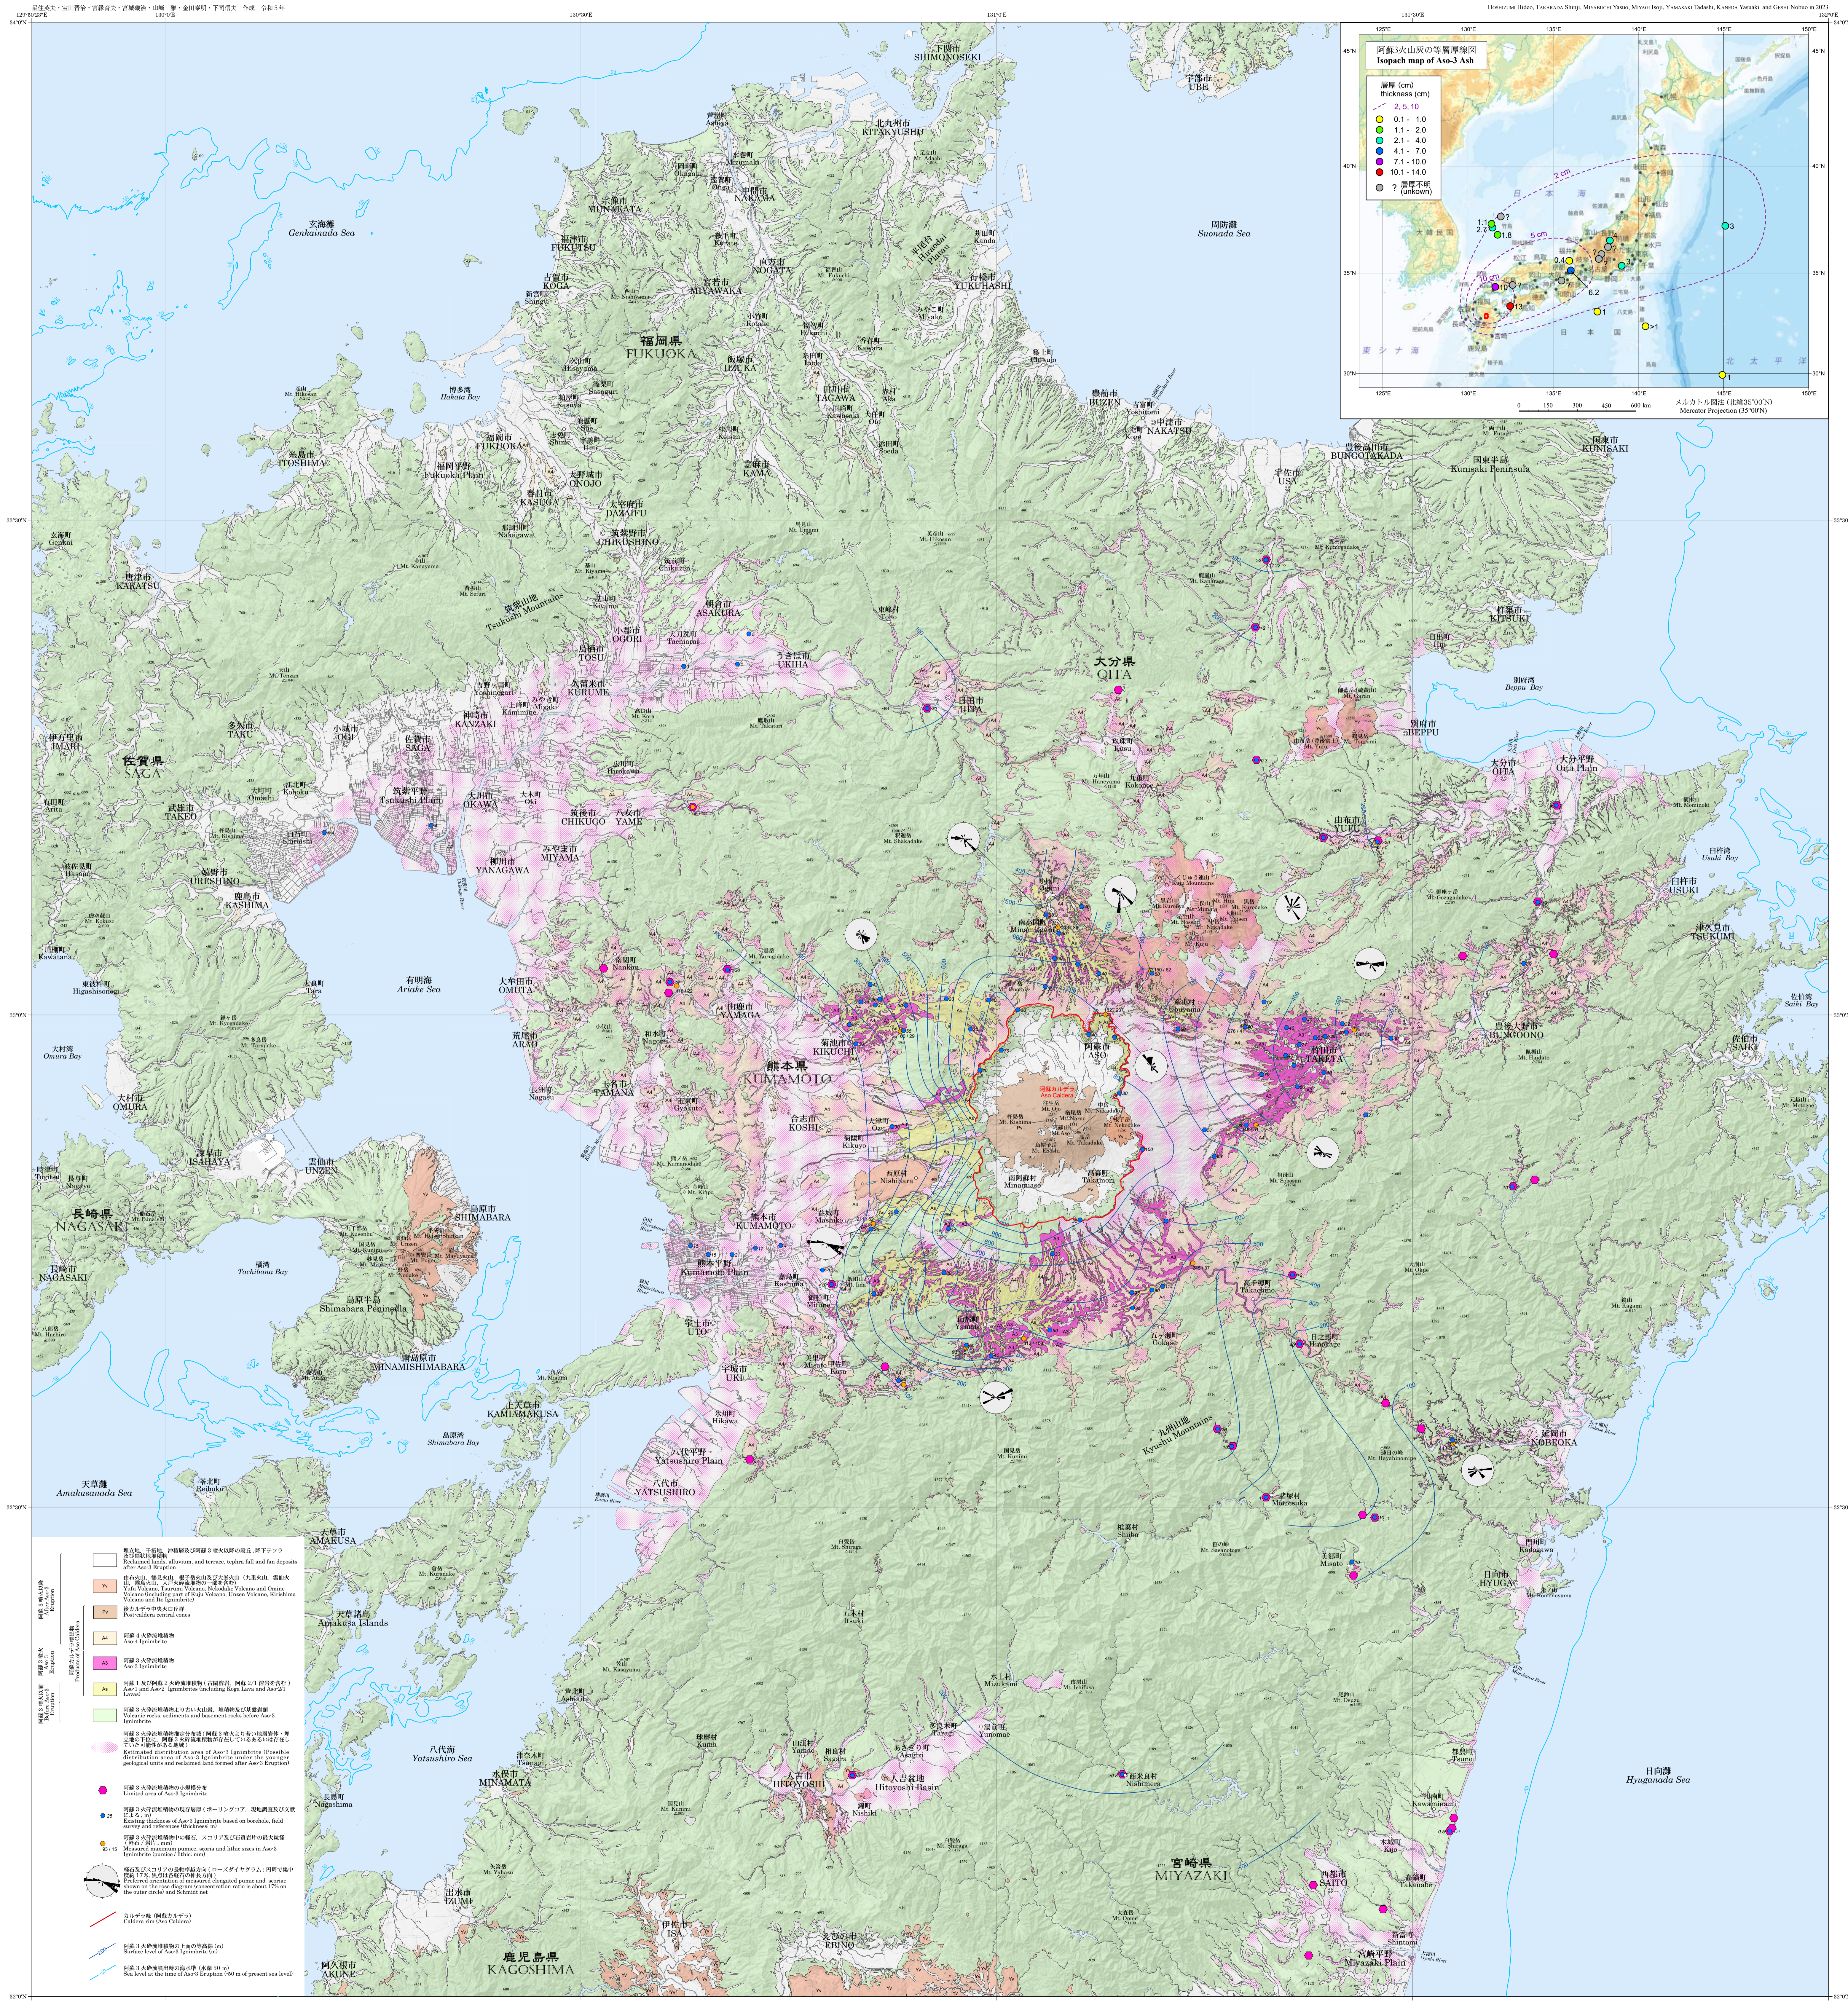

阿蘇カルデラ阿蘇3火砕流堆積物分布図

DISTRIBUTION MAP OF ASO-3 IGNIMBRITE AND ASSOCIATED DEPOSITS, ASO CALDERA, JAPAN

1:250,000

Vertical text on the left side of the map, including scale information and a legend for various geological features and symbols.